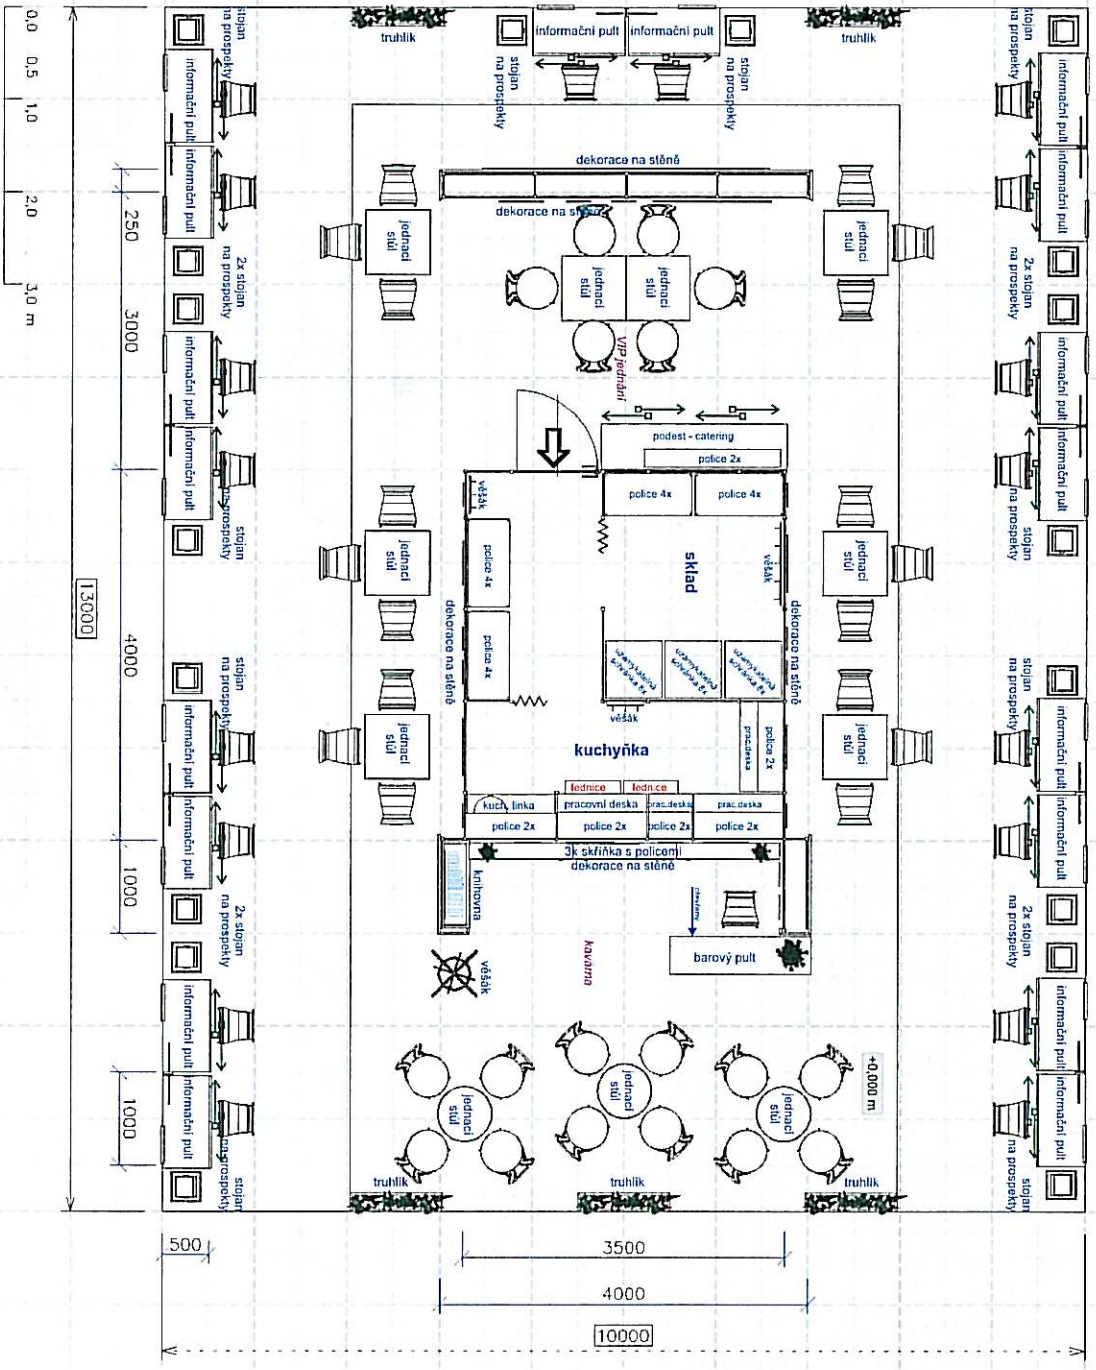

REGIONTOUR 2018

Východní Čechy

Brno

131 m<sup>2</sup>

This project is designed exclusively for the event stated in the label. All graphics used in the exposition proposal are merely indicative. Graphic print data are not included in the project.