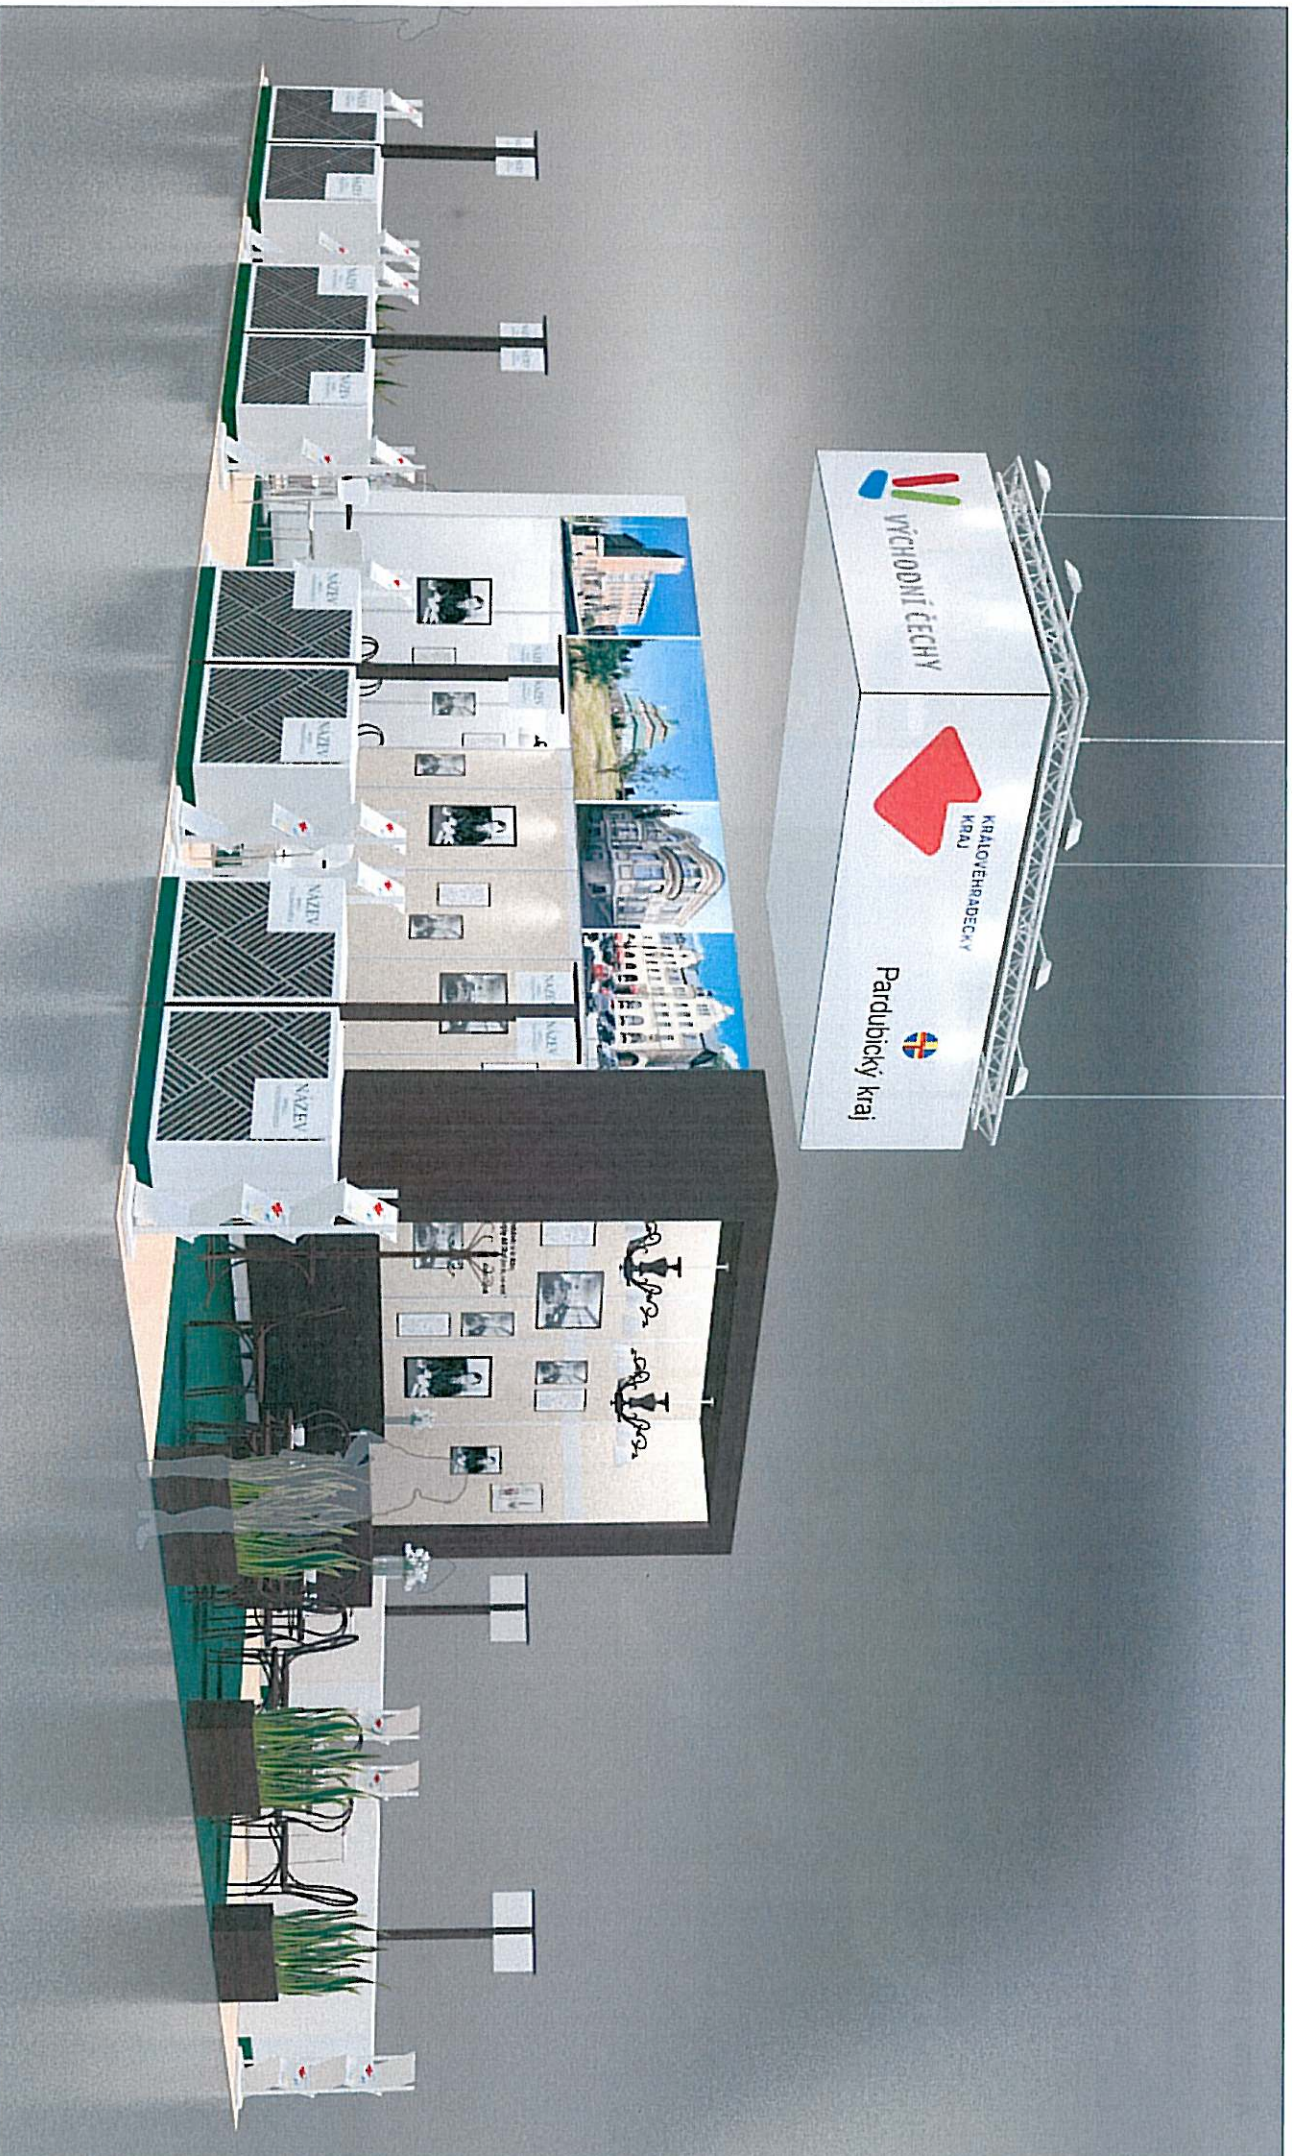

**Východní Čechy**  
131 m<sup>2</sup>

This project is designed exclusively for the event stated in the label. All graphics used in the exposition proposal are merely indicative. Graphic print data are not included in the project.