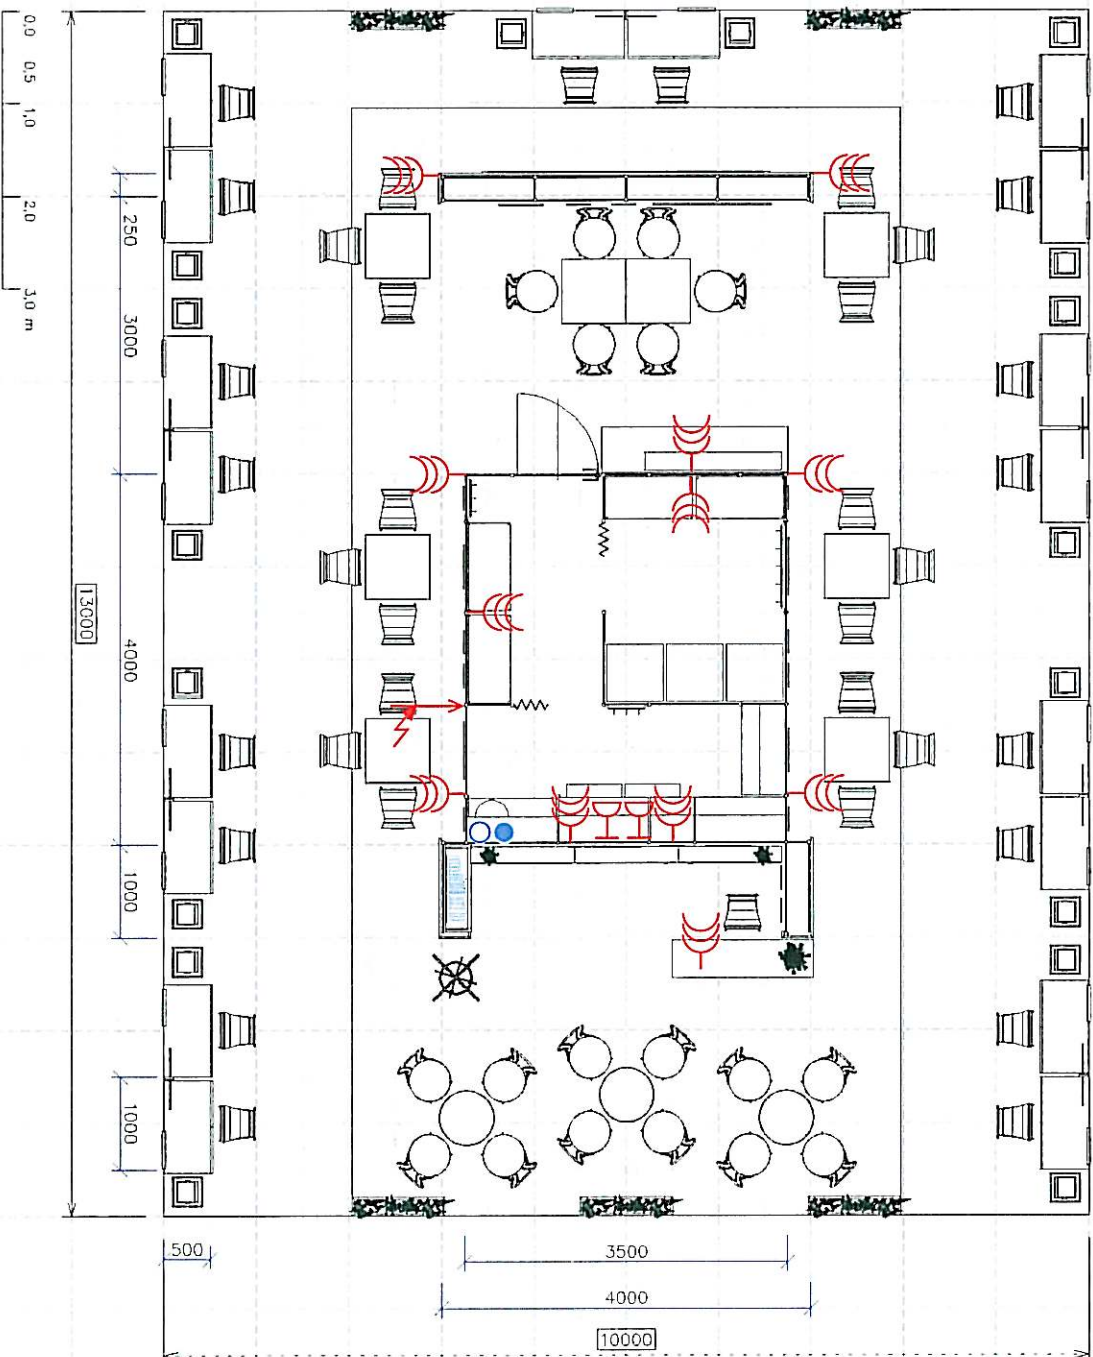

Datum: 18.9. 2017

REGIONTOUR 2018

Východní Čechy

131 m<sup>2</sup>

BMO

The project is designed exclusively for the event stated in the label. All graphics used in the exposition proposal are merely indicative. Graphic print data are not included in the project.