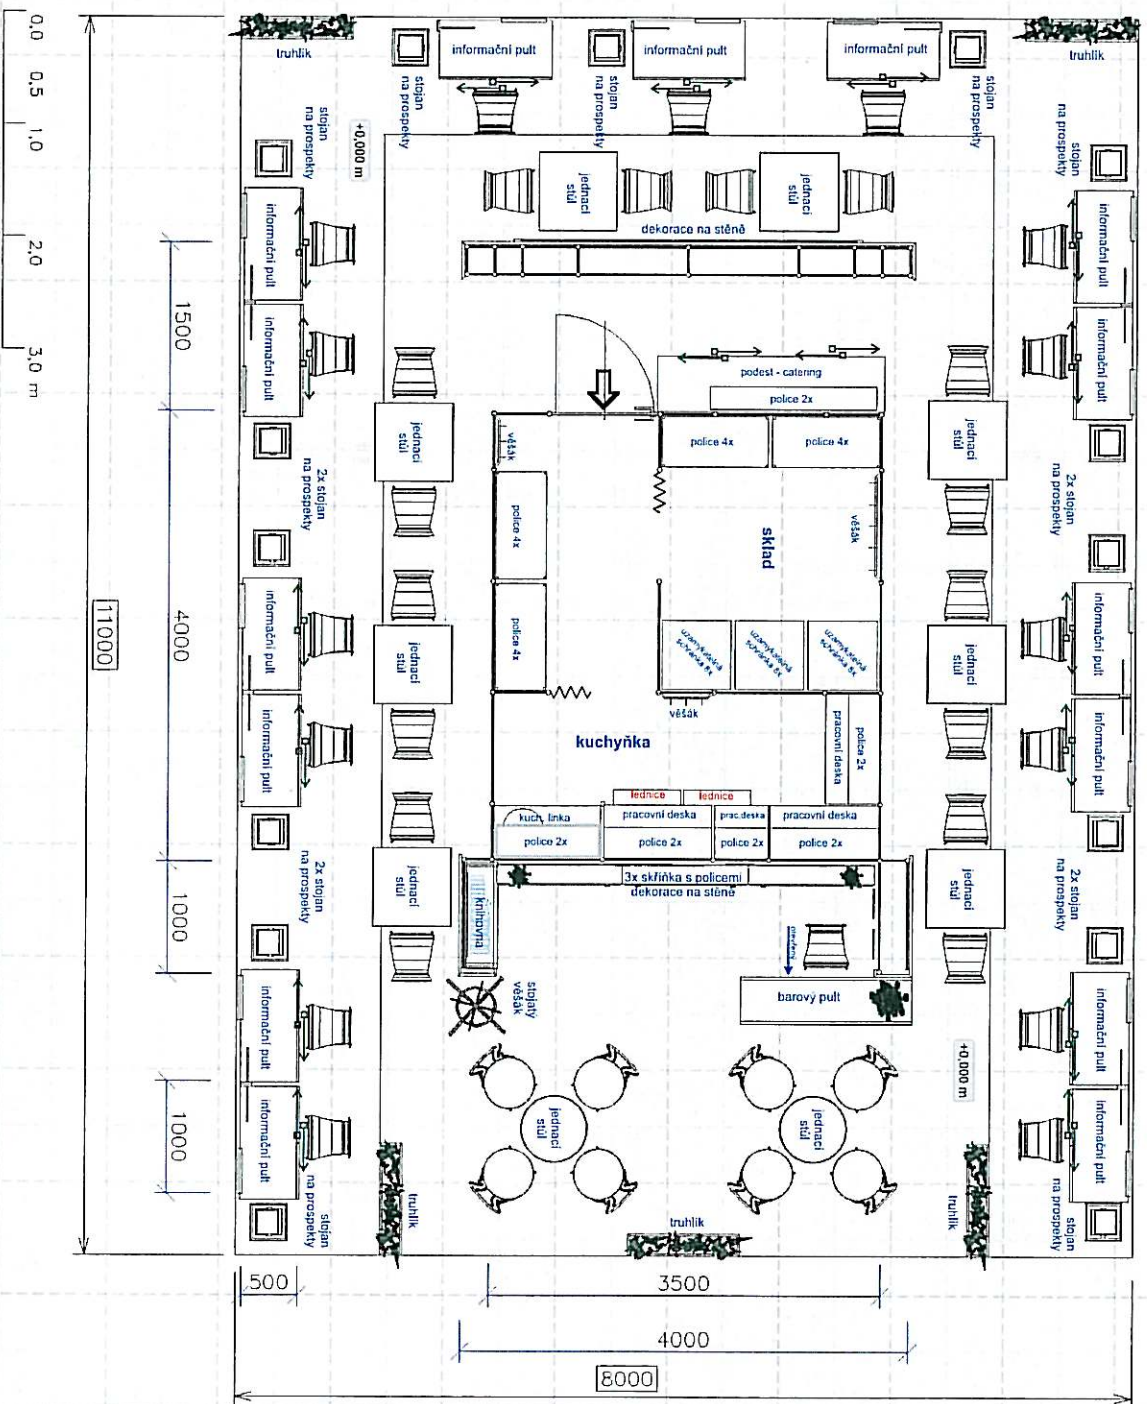

This project is designed exclusively for the event stated in the label. All graphics used in the exposition proposal are merely indicative. Graphic print data are not included in the project.

Datum: 18.9.2017

HOLIDAY WORLD 2018

Východní Čechy

Praha

88 m²