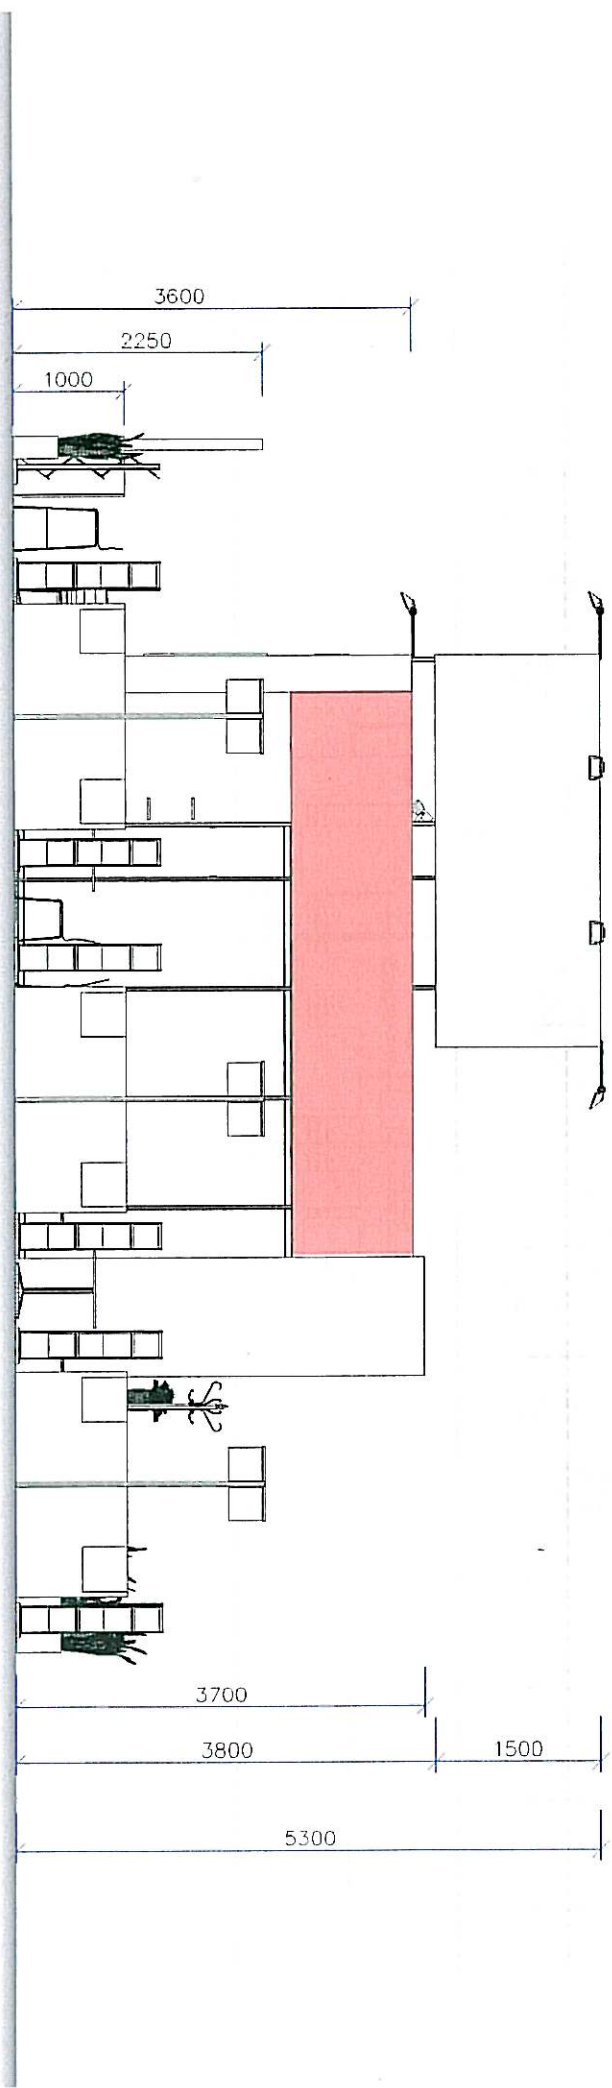

Datum: 18.9.2017

HOLIDAY WORLD 2018

Východní Čechy

Praha

88 m²

The project is designed exclusively for the event stated in the label. All graphics used in the exposition proposal are merely indicative. Graphic print data are not included in the project.