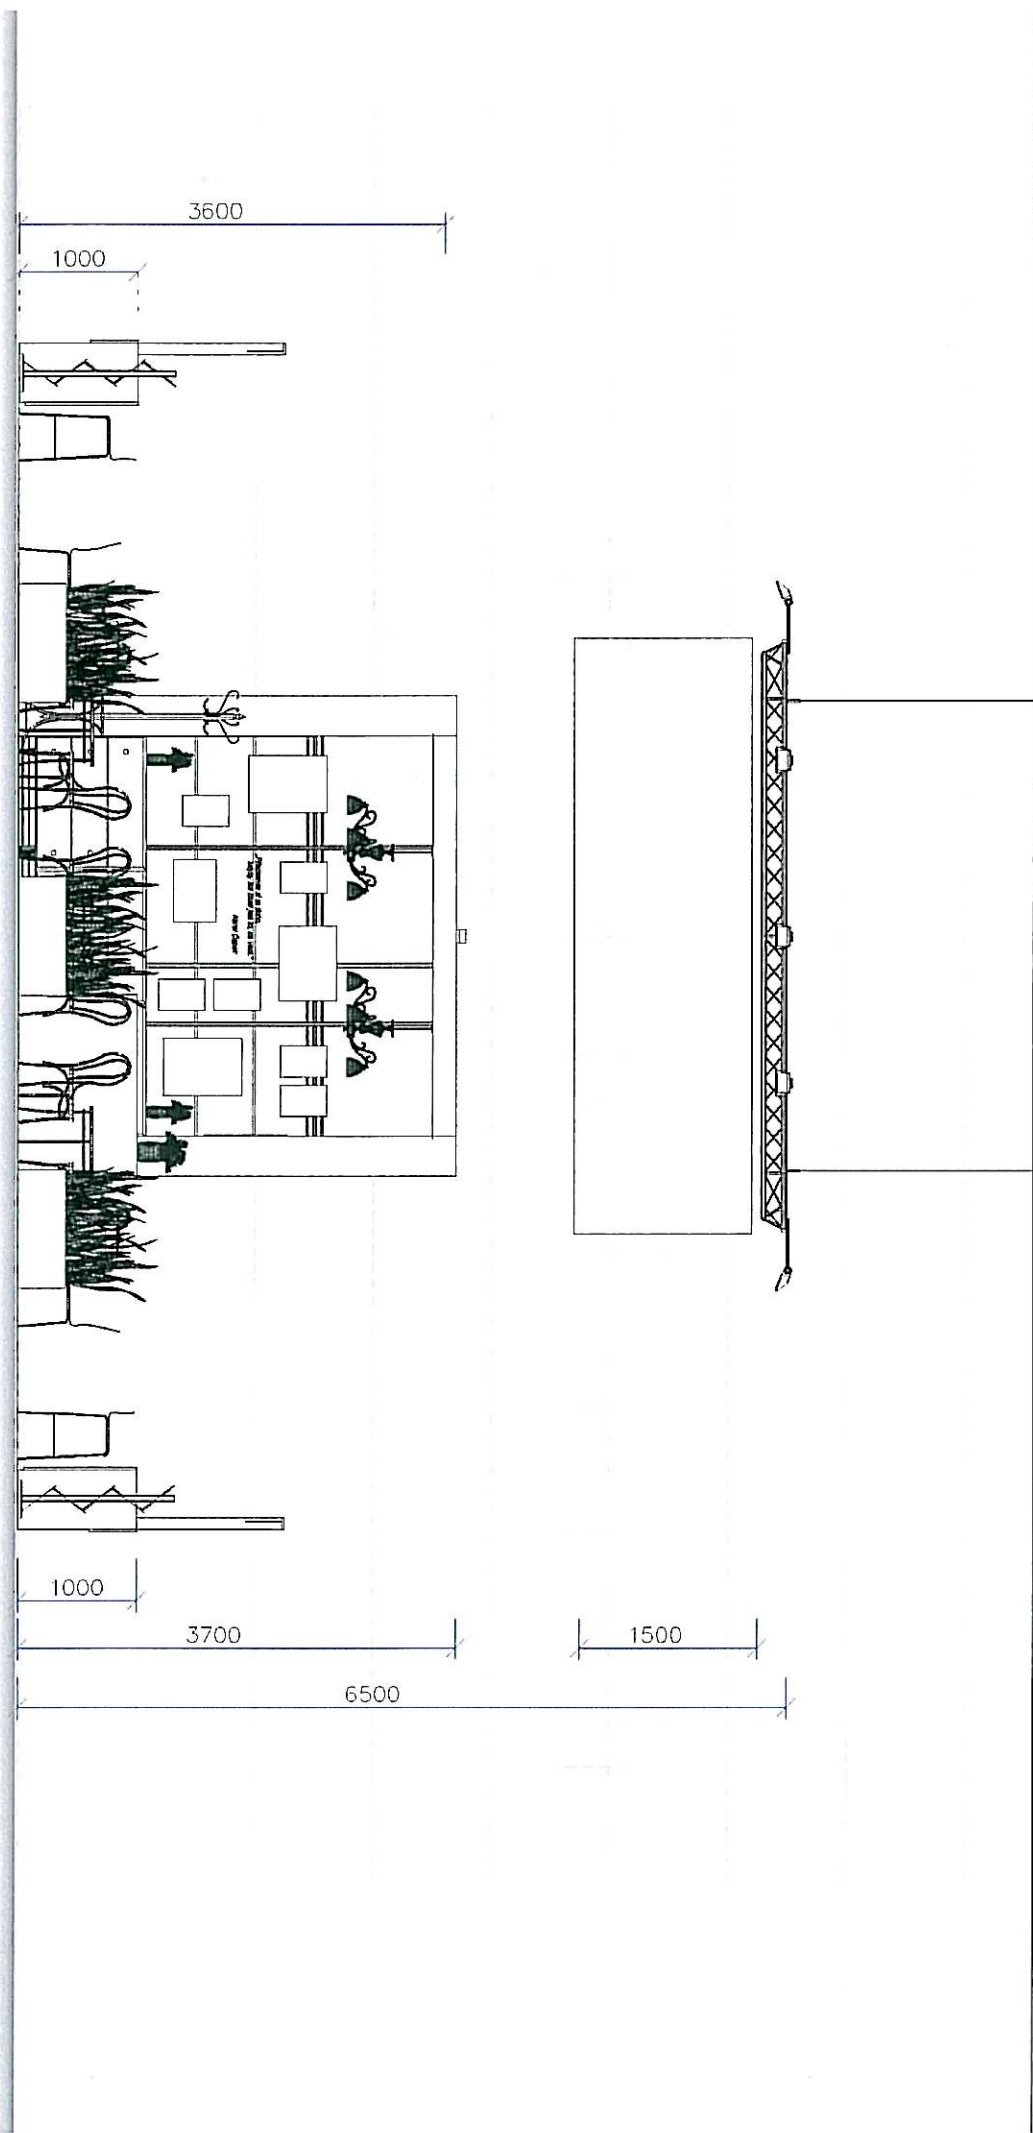

Prosvětlená grafika

Datum: 18.9. 2017

REGIONTOUR 2018

**Východní Čechy**

131 m<sup>2</sup>

Brno

This project is designed exclusively for the event, stand in the hotel. All graphics used in the exposition proposal are merely indicative. Graphic print data are not included in the project.